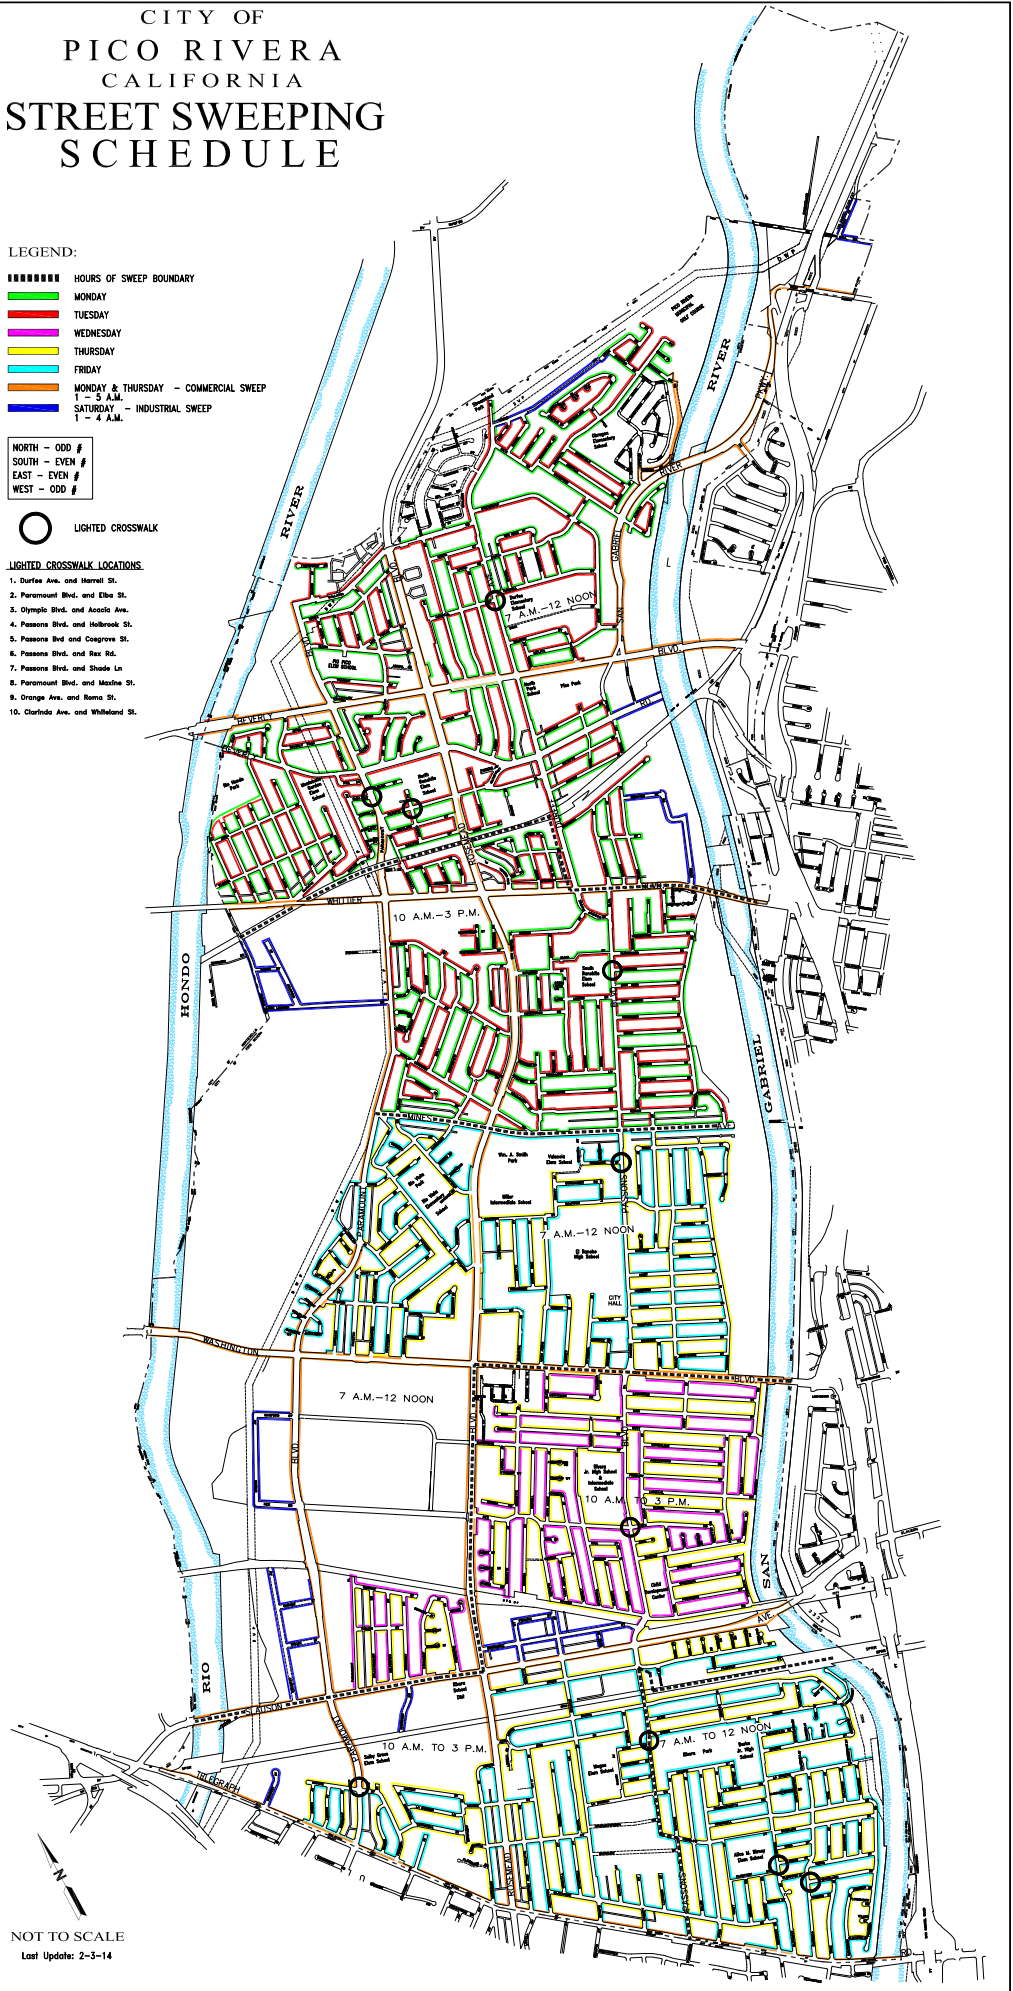

CITY OF PICO RIVERA CALIFORNIA STREET SWEEPING SCHEDULE

LEGEND:

- ■■■■■■ HOURS OF SWEEP BOUNDARY
- MONDAY
- TUESDAY
- WEDNESDAY
- THURSDAY
- FRIDAY
- MONDAY & THURSDAY - COMMERCIAL SWEEP
  1 - 3 A.M.
- SATURDAY - INDUSTRIAL SWEEP
  1 - 4 A.M.

- NORTH - ODD #
- SOUTH - EVEN #
- EAST - EVEN #
- WEST - ODD #

○ LIGHTED CROSSWALK

LIGHTED CROSSWALK LOCATIONS:

NOT TO SCALE
Last Update: 2-3-14

City of Pico Rivera