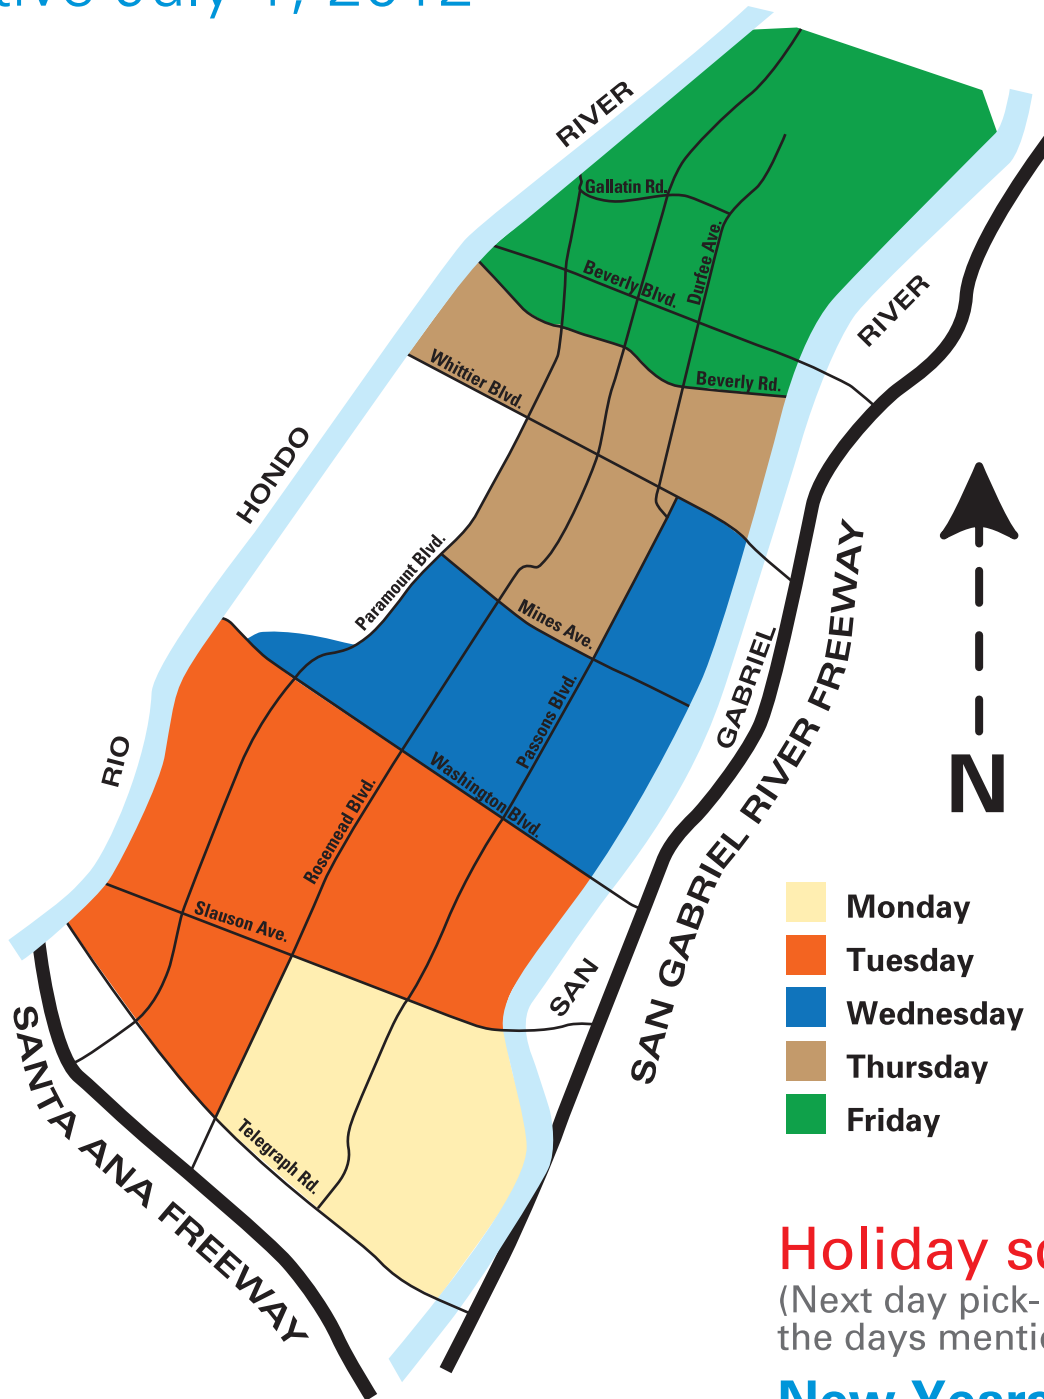

NASA Services, Inc. Pico Rivera Pick-up Schedule Effective July 1, 2012

- Monday
- Tuesday
- Wednesday
- Thursday
- Friday

Holiday schedule:
(Next day pick-up for all the days mentioned below)

- New Years Day
- 4th of July
- Memorial Day
- Labor Day
- Thanksgiving Day
- Christmas Day